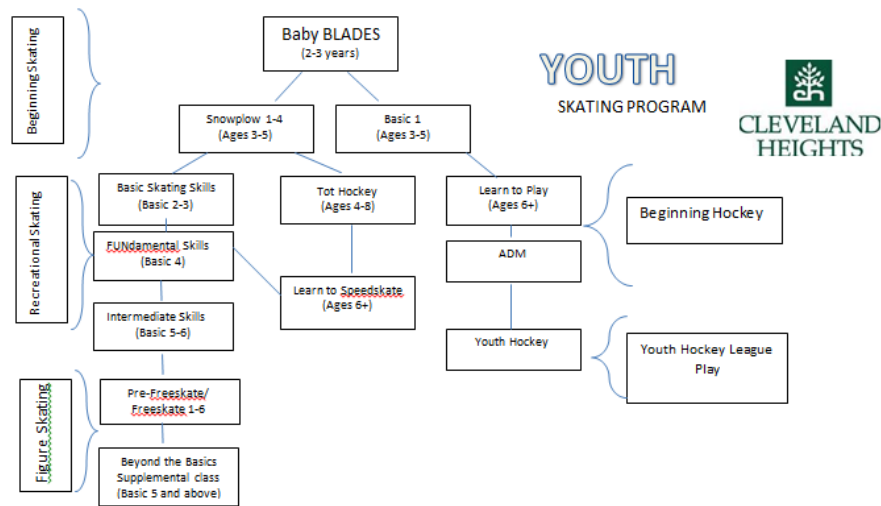

LEARN TO PLAY HOCKEY

Learn to Play Hockey (6+) is designed for the beginning hockey player. Summer classes on Mondays. Beginning hockey fundamentals and game play are introduced. Basic skating knowledge is required before entering LTP. The skater is required to have passed Tot Hockey or Basic 2.